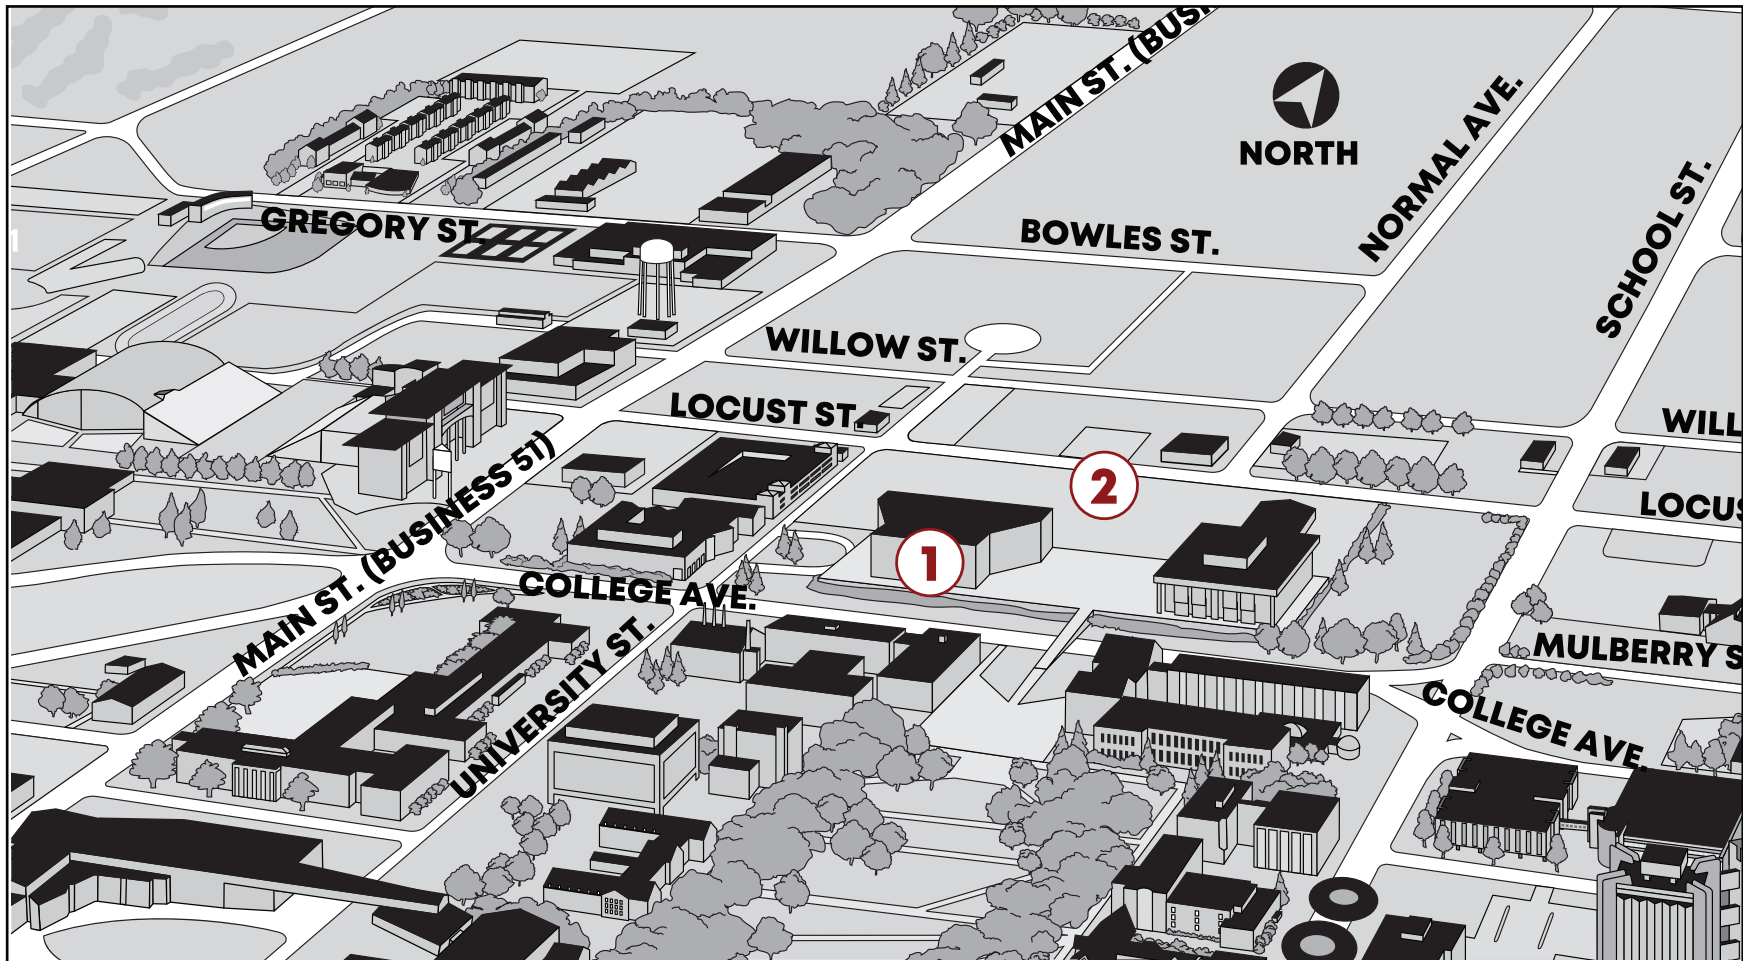

Achieving a Healthy Illinois by Eliminating Health Disparities

2023 Illinois Minority Health Conference
December 4-5, 2023 | Bone Student Center, Normal, IL

PARKING MAP

1. Bone Student Center

Main Conference – December 4 & 5

2. Visitor Parking

For the Main Conference - December 4 & 5
The Bone Student Center pay lot is \$1.00 per hour.
They accept cash as well as Visa, Mastercard,
American Express, and Discover.